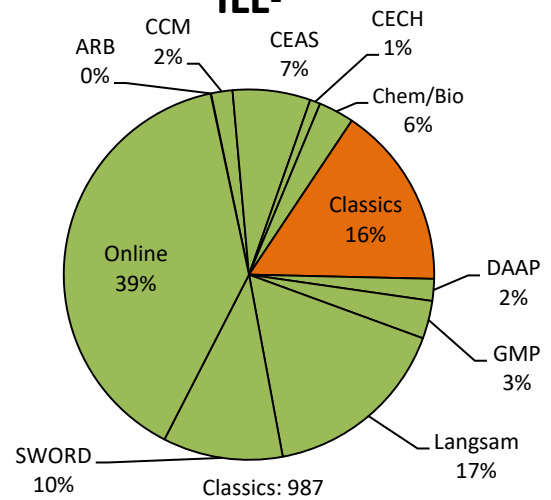

C&D Circulation¹

Classics: 44,515

Patron Check-Outs¹

UC Patrons	9,299
Classics Desks	7,219
Community Borrowers	283
In House Use	5,123
Gate Count	76,821

OhioLINK¹

ILL¹

Collection Languages²

¹Data from 2016/17 Academic Year