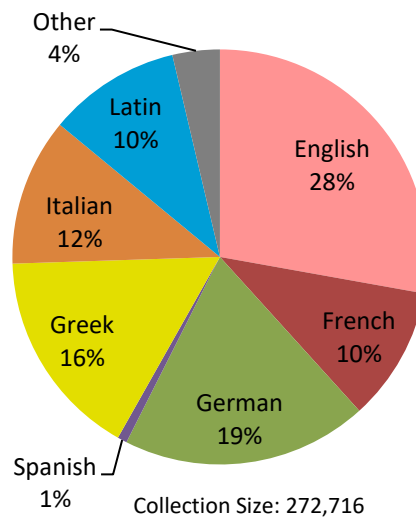

C&D Circulation¹

Classics: 44,515

Patron Check-Outs¹

UC Patrons	9,299
Classics Desks	7,219
Community Borrowers	283
In House Use	5,123
Gate Count	76,821

OhioLINK¹

ILL¹

Collection Languages²

¹Data from 2016/17 Academic Year