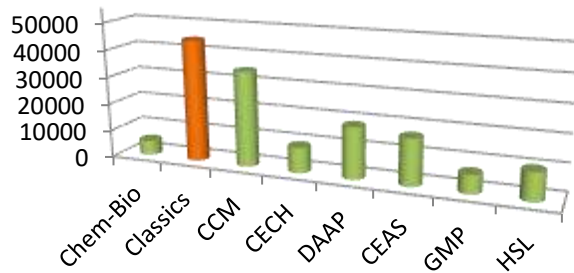

C&D Circulation¹

Classics: 44,515

Patron Check-Outs¹

UC Patrons	9,299
Classics Desks	7,219
Community Borrowers	283
In House Use	5,123
Gate Count	76,821

OhioLINK¹

ILL¹

Collection Languages²

¹Data from 2016/17 Academic Year