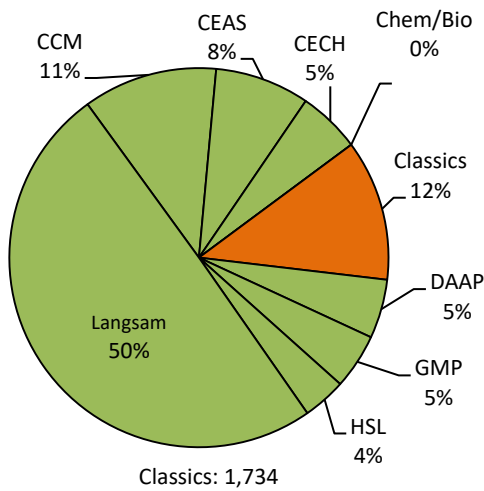

C&D Circulation¹

Classics: 44,515

Patron Check-Outs¹

UC Patrons	9,299
Classics Desks	7,219
Community Borrowers	283
In House Use	5,123
Gate Count	76,821

OhioLINK¹

ILL¹

Collection Languages²

¹Data from 2016/17 Academic Year