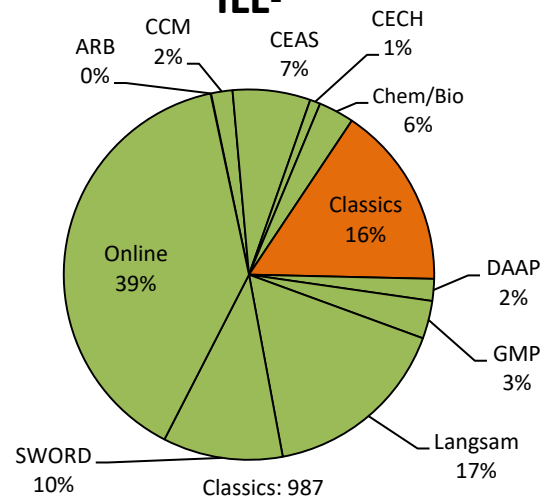

C&D Circulation¹

Classics: 44,515

Patron Check-Outs¹

UC Patrons	9,299
Classics Desks	7,219
Community Borrowers	283
In House Use	5,123
Gate Count	76,821

OhioLINK¹

ILL¹

Collection Languages²

¹Data from 2016/17 Academic Year

²Data as of 11/30/17