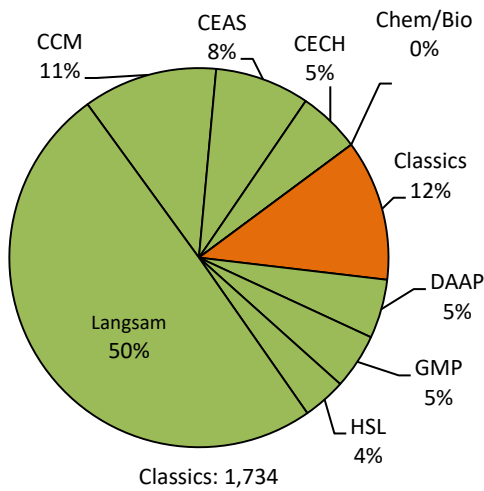

C&D Circulation¹

Classics: 44,515

Patron Check-Outs¹

UC Patrons	9,299
Classics Desks	7,219
Community Borrowers	283
In House Use	5,123
Gate Count	76,821

OhioLINK¹

ILL¹

Collection Languages²

¹Data from 2016/17 Academic Year

²Data as of 11/30/17