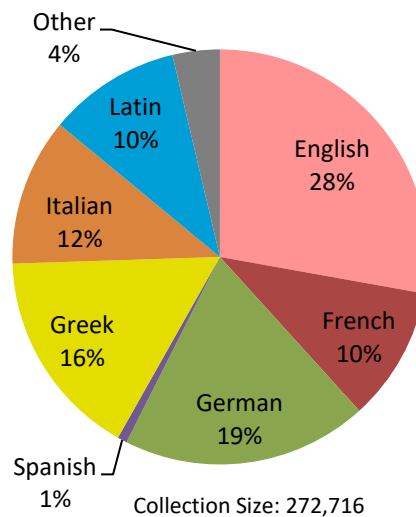

Collection Languages²

¹Data from 2016/17 Academic Year

²Data as of 11/30/17