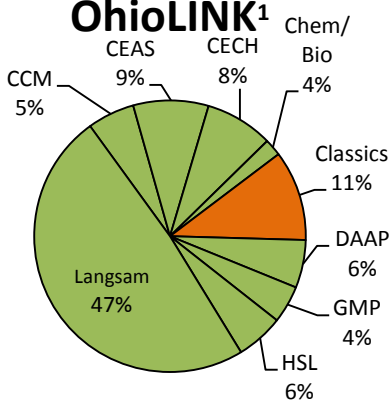

OhioLINK¹

Classics: 2,160