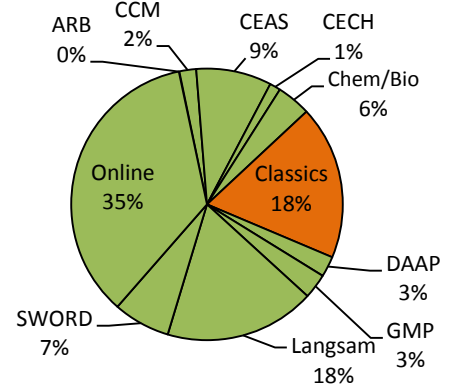

ILL¹

Classics: 1,591

¹Data from 13/14 Academic Year

²Data as of 10/10/13