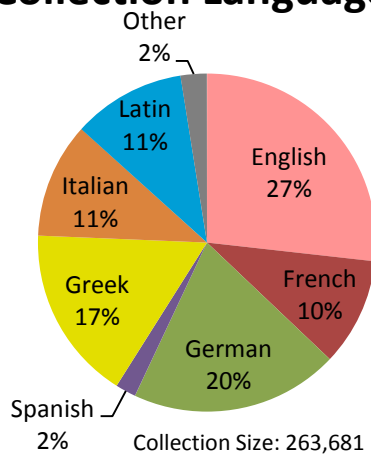

Collection Languages²

Collection Size: 263,681